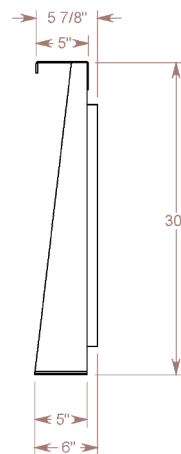

WHITE & WALNUT
COLLECTION

MIRROR

SIMPLICITY-1

SIZES

36", 42", 48" and
60" W x 21" H x 6" D

FEATURES

- White Gloss paint - formaldehyde free
- Solid Walnut
- Integrated LED lighting

ALL MIRRORS ARE ALSO AVAILABLE
WITHOUT LED LIGHTING