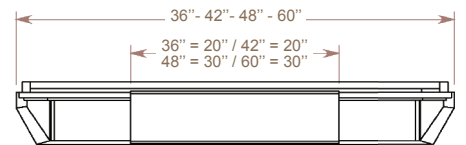

WHITE & WALNUT
COLLECTION

MIRROR

SIMPLICITY-1

SIZES

36", 42", 48" and
60" W x 21" H x 6" D

FEATURES

- White Gloss paint - formaldehyde free
- Solid Walnut
- Integrated LED lighting

ALL MIRRORS ARE ALSO AVAILABLE
WITHOUT LED LIGHTING