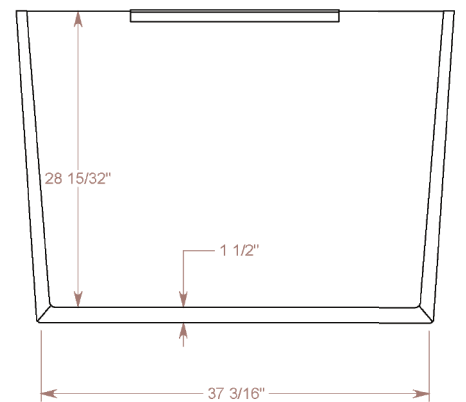

WHITE & WALNUT
COLLECTION

MIRROR

SIMPLICITY-1

SIZES

36", 42", 48" and
60" W x 21" H x 6" D

FEATURES

- White Gloss paint - formaldehyde free
- Solid Walnut
- Integrated LED lighting

ALL MIRRORS ARE ALSO AVAILABLE
WITHOUT LED LIGHTING