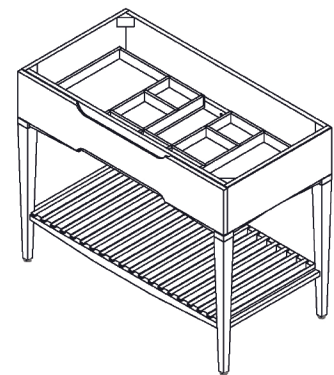

WHITE & WALNUT
COLLECTION

BATHROOM FURNITURE

SPA-3

SIZES

36" and 42" W x 33 3/4" H x 22" D

FEATURES

- White Gloss paint -formaldehyde free
- Vanity Base and shelf is solid Walnut
- Soft-close full extention under-mount drawer slides allows for smooth opening and closing
- Configurable drawer interior in Walnut Veneer provides for a personalised storage space

Also Available:

- **Countertop:** 1 1/4" H - Quartz White
- **Sink:** Porcelain White

OTHER AVAILABLE COLORS

WHITE SQUARE FURNITURE

whitesquarefurniture.com

1233, boul St-Laurent
Louiseville, Qc J5V 2L4

Tel : +1 (844) 814.3030
Fax : +1 (819) 228.4606