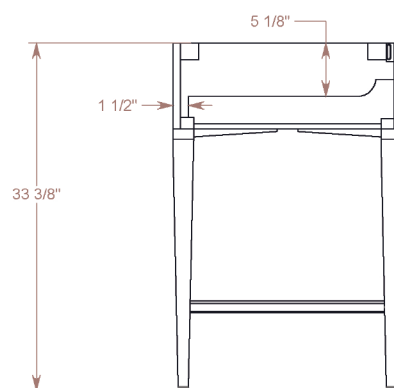

WHITE & WALNUT
COLLECTION

BATHROOM FURNITURE

SPA-3

SIZES

36" and 42" W x 33 3/4" H x 22" D

FEATURES

- White Gloss paint -formaldehyde free
- Vanity Base and shelf is solid Walnut
- Soft-close full extention under-mount drawer slides allows for smooth opening and closing
- Configurable drawer interior in Walnut Veneer provides for a personalised storage space

Also Available:

- **Countertop:** 1 1/4" H - Quartz White
- **Sink:** Porcelain White

OTHER AVAILABLE COLORS

WHITE SQUARE FURNITURE

whitesquarefurniture.com

1233, boul St-Laurent
Louiseville, Qc J5V 2L4

Tel : +1 (844) 814.3030
Fax : +1 (819) 228.4606

PROUDLY MADE IN
NORTH AMERICA

MEMBER OF

FOLLOW US