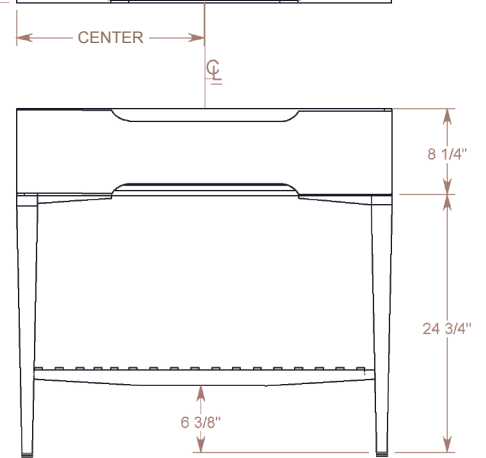

WHITE & WALNUT
COLLECTION

BATHROOM FURNITURE

SPA-3

SIZES

36" and 42" W x 33 3/4" H x 22" D

FEATURES

- White Gloss paint -formaldehyde free
- Vanity Base and shelf is solid Walnut
- Soft-close full extention under-mount drawer slides allows for smooth opening and closing
- Configurable drawer interior in Walnut Veneer provides for a personalised storage space

Also Available:

- **Countertop:** 1 1/4" H - Quartz White
- **Sink:** Porcelain White

OTHER AVAILABLE COLORS

WHITE SQUARE FURNITURE

whitesquarefurniture.com

1233, boul St-Laurent
Louiseville, Qc J5V 2L4

Tel : +1 (844) 814.3030
Fax : +1 (819) 228.4606

PROUDLY MADE IN
NORTH AMERICA

MEMBER OF

FOLLOW US