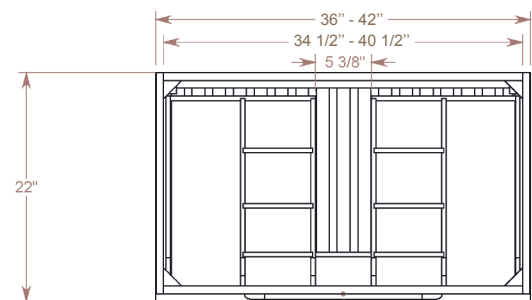

WHITE & WALNUT
COLLECTION

BATHROOM FURNITURE

SPA-3

SIZES

36" and 42" W x 33 3/4" H x 22" D

FEATURES

- White Gloss paint -formaldehyde free
- Vanity Base and shelf is solid Walnut
- Soft-close full extention under-mount drawer slides allows for smooth opening and closing
- Configurable drawer interior in Walnut Veneer provides for a personalised storage space

Also Available:

- **Countertop:** 1 1/4" H - Quartz White
- **Sink:** Porcelain White

OTHER AVAILABLE COLORS

WHITE SQUARE FURNITURE

whitesquarefurniture.com

1233, boul St-Laurent
Louiseville, Qc J5V 2L4

Tel : +1 (844) 814.3030
Fax : +1 (819) 228.4606

PROUDLY MADE IN
NORTH AMERICA

MEMBER OF

FOLLOW US