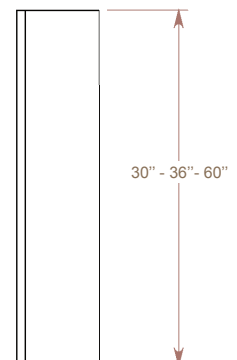

WHITE & WALNUT
COLLECTION

STORAGE

STORAGE-1

60" DISPLAYED

SIZES

Linen Cabinet sizes:
30", 36" and 60" H x 18" W x 7" D

FEATURES

- White Gloss paint - formaldehyde free
- Includes 4, 5 or 9 adjustable Glass Shelves
- Walnut Veneer sides