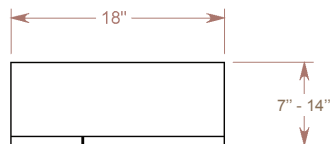

WHITE & WALNUT
COLLECTION

STORAGE

STORAGE-1

60" DISPLAYED

SIZES

Linen Cabinet sizes:
30", 36" and 60" H x 18" W x 7" D

FEATURES

- White Gloss paint - formaldehyde free
- Includes 4, 5 or 9 adjustable Glass Shelves
- Walnut Veneer sides