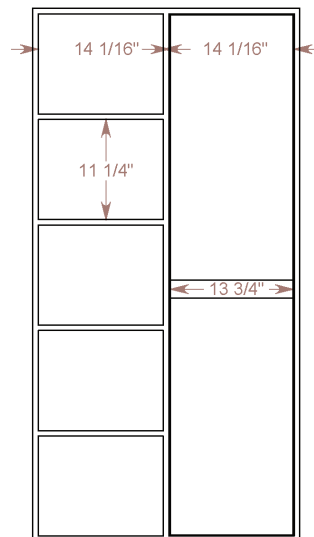

WHITE & WALNUT
COLLECTION

STORAGE

STORAGE-2

30" X 60" X 7" DISPLAYED

SIZES

Open Shelf sizes:
30" and 36" W x 60" H x 7" D

FEATURES

- Walnut Veneer

Also Available:

14" D with 18" W Mirror Door
and a Stainless Steel towel rack

OTHER AVAILABLE COLORS

WHITE SQUARE FURNITURE

whitesquarefurniture.com

1233, boul St-Laurent
Louiseville, Qc J5V 2L4

Tel : +1 (844) 814.3030
Fax : +1 (819) 228.4606