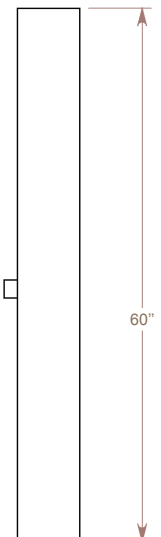

WHITE & WALNUT
COLLECTION

STORAGE

STORAGE-2

30" X 60" X 7" DISPLAYED

SIZES

Open Shelf sizes:
30" and 36" W x 60" H x 7" D

FEATURES

- Walnut Veneer

Also Available:

14" D with 18" W Mirror Door
and a Stainless Steel towel rack

OTHER AVAILABLE COLORS

WHITE SQUARE FURNITURE

whitesquarefurniture.com

1233, boul St-Laurent
Louiseville, Qc J5V 2L4

Tel : +1 (844) 814.3030
Fax : +1 (819) 228.4606